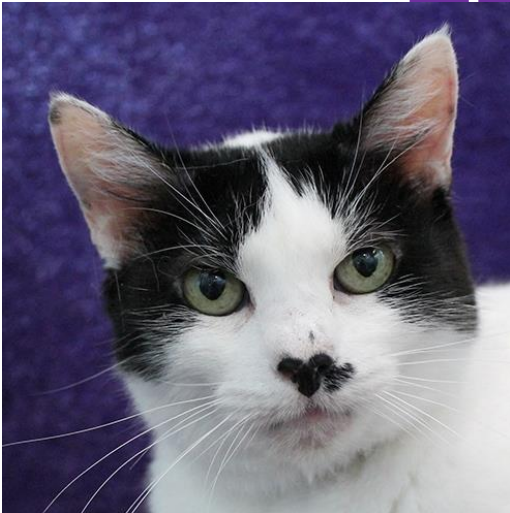

DESPERATE HOUSECAT ELSIE A742748

Do you like to be 'licked to death'? Looking for the quintessential 'lap cat'? Then **ELSIE**'s your gal! After 7 years with the same owner, she was brought to AAC because she didn't like the new puppy in the home. She was quickly adopted, but found herself back at the shelter four months later due to her new owner having severe allergies. **ELSIE** is **NOT** shy around humans, and is mellow, friendly, and affectionate. She enjoys a good belly rub and will sleep with you at night. **ELSIE** is very tolerant around other cats and is good with children.

- ◆ 10 years old, white and black, spayed
- ◆ INTAKE: 5/30/2017
- ◆ Lap Cat Extraordinaire
- ◆ Mellow; Quiet; Very Social
- ◆ Loves to cuddle
- ◆ Good with other cats and children; Not too fond of dogs (at least not puppies)